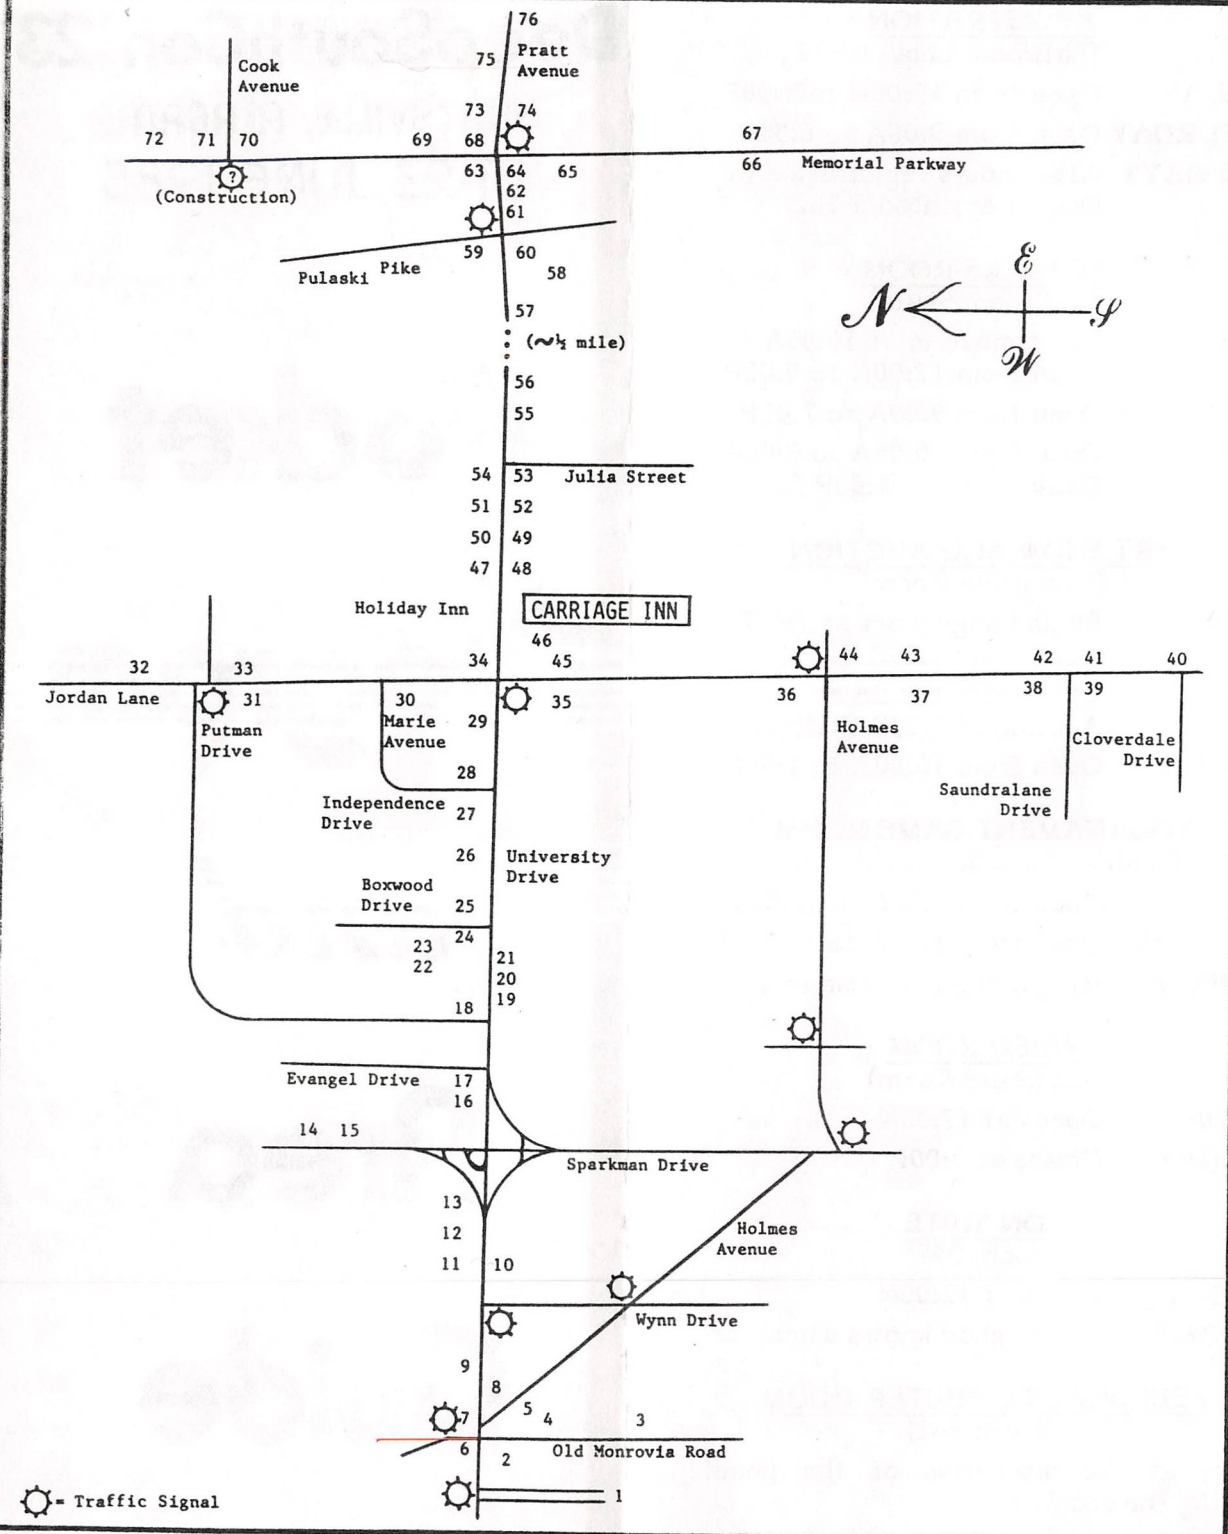

BEVERAGES ($ to $$$)

- 3 - Food World (beer & wine)
- 6 - Boone's Market (beer only)
- 7 - Pantry (beer?)
- 12 - Winn-Dixie (beer & wine?)
- 14 - Circle K (beer only)
- 22 - VIP Winery
- 23 - State ABC Store (only place for hard liquor)
- 24 - Busy Bee (beer only)
- 25 - Food Mart (beer only)
- 33 - The Winery
- 44 - Pantry (beer?)
- 45 - Amoco (beer?)
- 58 - Wines Unlimited

BREAKFAST (¢ to $)

- 9 - Kettle Restaurant
- 46 - Waffle House
- 55 - Kettle Restaurant
- 71 - Krispy Creme Donuts

CHICKEN ($)

- 20 - Lee's Country Chicken
- 30 - Kentucky Fried Chicken
- 34 - Popeye's Fried Chicken
- 60 - Church's Fried Chicken
- 63 - Chick-Fil-A (The Mall)
- 74 - Bojangle's Fried Chicken

FAST FOOD (¢ to $)

- 1 - "The Garden" Food Court (various fast food stores)
- 5 - Krystal
- 15 - Nolen's BBQ (take out only)
- 19 - Hardee's

FAST FOOD (continued)

- 27 - Arby's
- 28 - Wendy's
- 29 - McDonald's
- 38 - The Mill (fantastic sandwiches & bakery)
- 41 - Krystal
- 42 - Burger King
- 59 - Wendy's
- 64 - Shoney's
- 68 - Burger King
- 70 - Krystal

FISH/SEAFOOD ($ to $$)

- 18 - Captain D's
- 35 - Long John Silver's
- 57 - Oyster Co.
- 67 - Captain D's
- 73 - Red Lobster

GROCERIES (¢ to !!!)

- 3 - Food World
- 6 - Boone's Market
- 7 - Pantry
- 12 - Winn-Dixie
- 14 - Circle K
- 24 - Busy Bee (Gulf)
- 25 - Food Mart (Chevron)
- 44 - Pantry
- 45 - Amoco

ITALIAN ($ to $$)

- 11 - Pizza Hut
- 13 - Godfather's Pizza
- 16 - Domino's Pizza (delivery only 'til 2A)
- 21 - Mr. Gatti's (eat in, delivery 5P - 12M)
- 26 - Pizza Inn
- 32 - ShowBiz Pizza
- 37 - Fratelli's ("Real" Italian)
- 40 - Pizza Hut
- 43 - Mando's
- 76 - Pizza Chef

MALLS

- 1 - Madison Square
- 63 - The Mall

MEXICAN ($ to $$)

- 2 - Chi-Chi's
- 4 - Taco Bell
- 17 - Taco Bell
- 54 - Casa Gallardo
- 62 - Roy Gonzales
- 66 - Taco Bell

ORIENTAL ($$ to $$$)

- 31 - Mikato (Japanese Steak House)
- 39 - Golden Dragon (Chinese)
- 47 - Peking Restaurant (Chinese)
- 51 - Shogun Steak House (Japanese)
- 61 - Japanese Kitchen

SPECIALTY ($ to !!!)

- 1 - Ruby Tuesday (in Madison Square)
- 8 - Friday's (world's largest menu!)
- 36 - Stanlieo's (hot and cold subs)
- 49 - Old Heidleberg (German)
- 50 - Bennigan's (pub-type atmosphere)
- 56 - Darryl's (big on atmosphere)
- 63 - Picadilly (cafeteria)
- 65 - Schlotzky's (unusual sandwiches)
- 72 - Arthur's (in Regis Inn)

STEAK ($ to $$$)

- 10 - Bonanza
- 48 - Steak & Ale
- 52 - Fogcutter
- 53 - Quincy's
- 69 - Sizzler
- 75 - Cufflink

24-HOUR ($ to $$)

- 9 - Kettle Restaurant
- 46 - Waffle House
- 55 - Kettle Restaurant